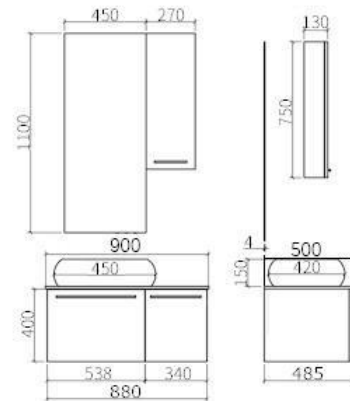

INFO ABOUT BATHROOM CABINET Y0040

For more info email :sales01@mailely.com

90
cm

Model: Y0040-90

Mirror: 880×485×400mm

Cabinet: 450×4×1100mm

Basin: 270×130×750mm

Basin Depth: 450×400×150mm
120mm

100
cm

Model: Y0040-100

Mirror: 1000×485×400mm

Cabinet: 450×4×1100mm

Basin: 270×130×750mm

Basin Depth: 560×420×150mm
120mm

110
cm

Model: Y0040-110

Mirror: 1090×485×400mm

Cabinet: 450×4×1100mm

Basin: 500×130×750mm

Basin Depth: 560×420×150mm
120mm