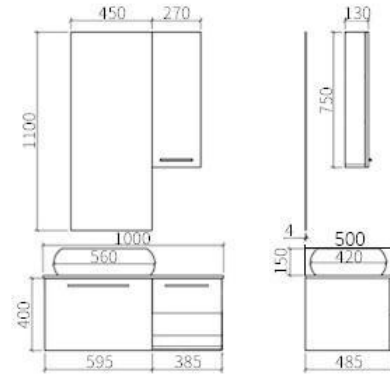

INFO ABOUT BATHROOM CABINET Y0040

For more info email :sales01@mailely.com

90
cm

Model: Y0040-90

Mirror: 880×485×400mm

Cabinet: 450×4×1100mm

Basin: 270×130×750mm

Basin Depth: 450×400×150mm
120mm

100
cm

Model: Y0040-100

Mirror: 1000×485×400mm

Cabinet: 450×4×1100mm

Basin: 270×130×750mm

Basin Depth: 560×420×150mm
120mm

110
cm

Model: Y0040-110

Mirror: 1090×485×400mm

Cabinet: 450×4×1100mm

Basin: 500×130×750mm

Basin Depth: 560×420×150mm
120mm