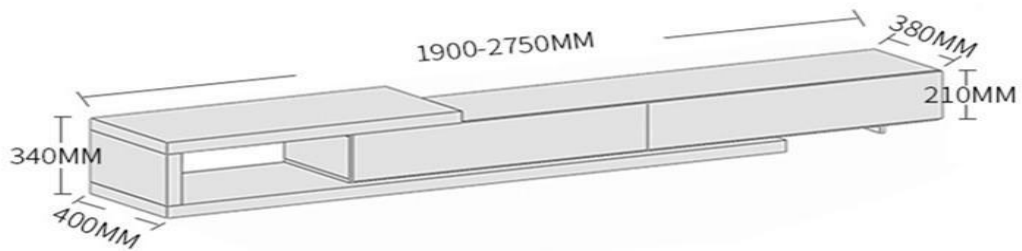

INFO ABOUT LIVING ROOM CABINET K0021

For more info email:sales01@mailely.com

Dimensional combination

TV Cabinet Size:

Solid Wood Cabinet Size:

Matt Paint Cabiner Size:

Teapoy Size: