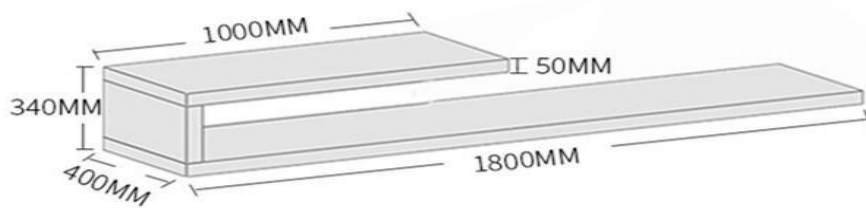

INFO ABOUT LIVING ROOM CABINET K0021

For more info email:sales01@mailely.com

Dimensional combination

TV Cabinet Size:

Solid Wood Cabinet Size:

Matt Paint Cabiner Size:

Teapoy Size: