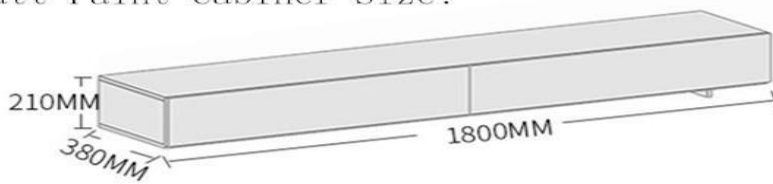

INFO ABOUT LIVING ROOM CABINET K0021

For more info email:sales01@mailely.com

Dimensional combination

TV Cabinet Size:

Solid Wood Cabinet Size:

Matt Paint Cabiner Size:

Teapoy Size: