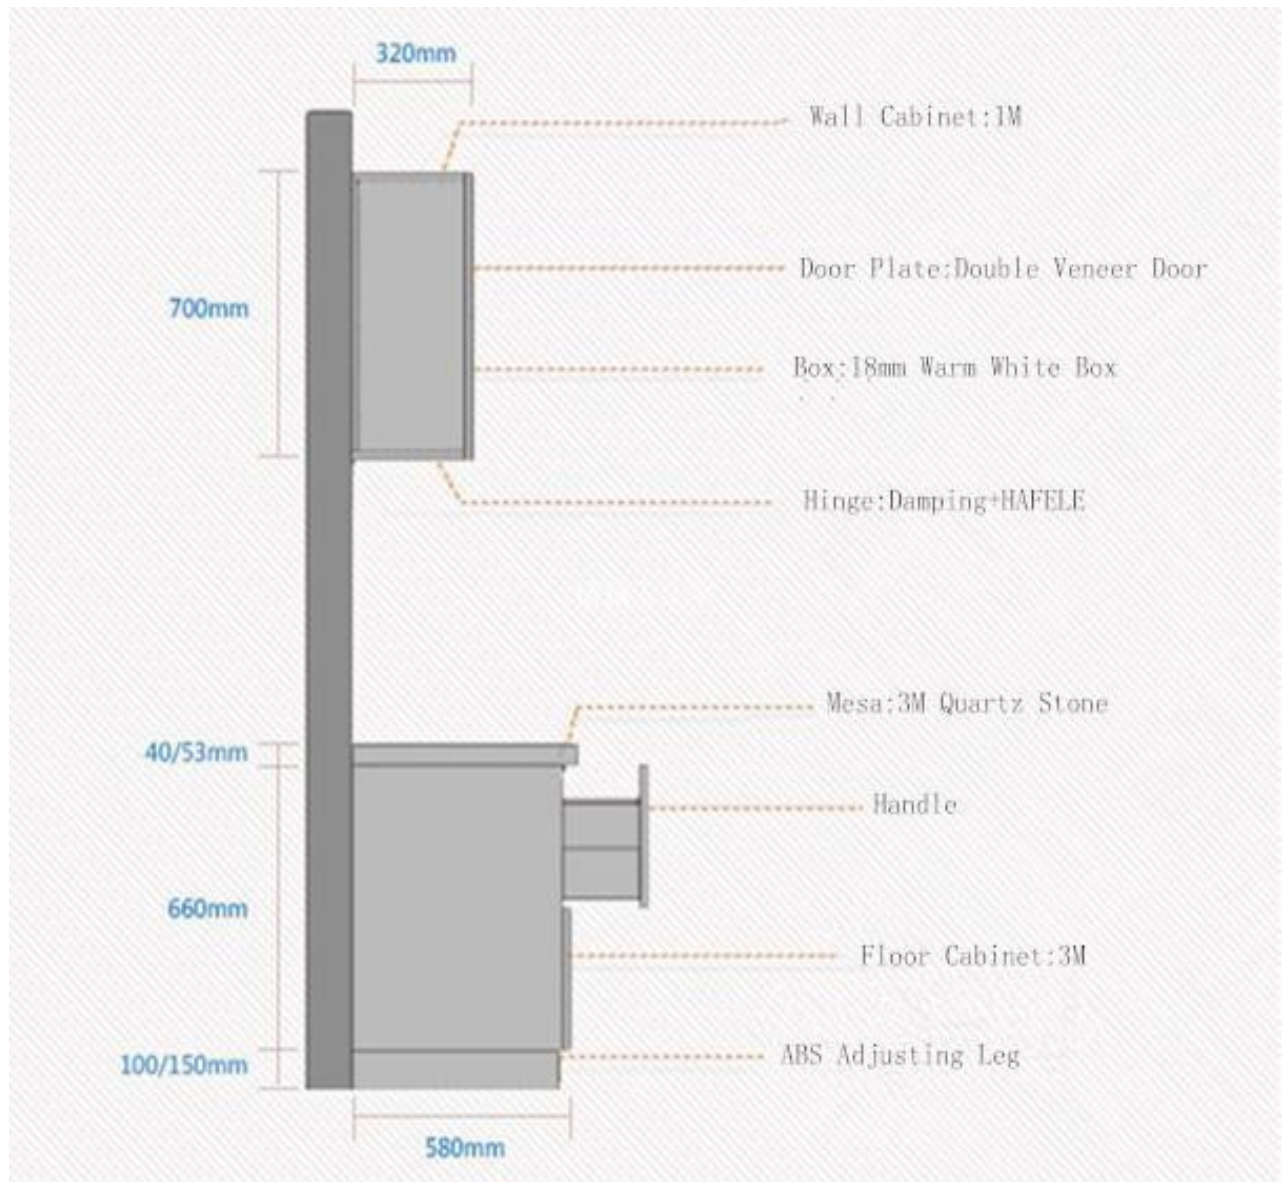

C0010
KITCHEN CABINET

Compression resistance
Strong anti deformability
Great weighing capacity
For more info email:sales01@mailely.com